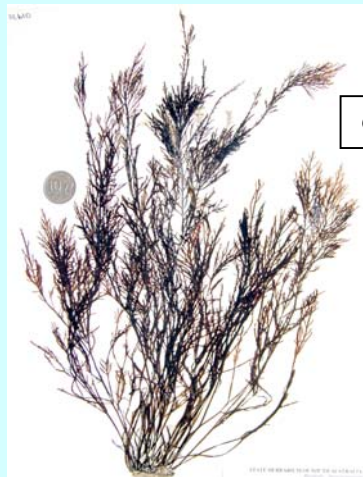

SOUTHERN AUSTRALIAN SPECIES OF *Callophycus* AT A GLANCE

I. Branches flat; smaller branches (pinnae) 2-4mm broad

Callophycus costatus

Callophycus dorsifera

II. Branches compressed or cylindrical; smaller branches (pinnae) 0.5-2mm broad

Callophycus harveyanus

Callophycus oppositifolius

Callophycus laxus